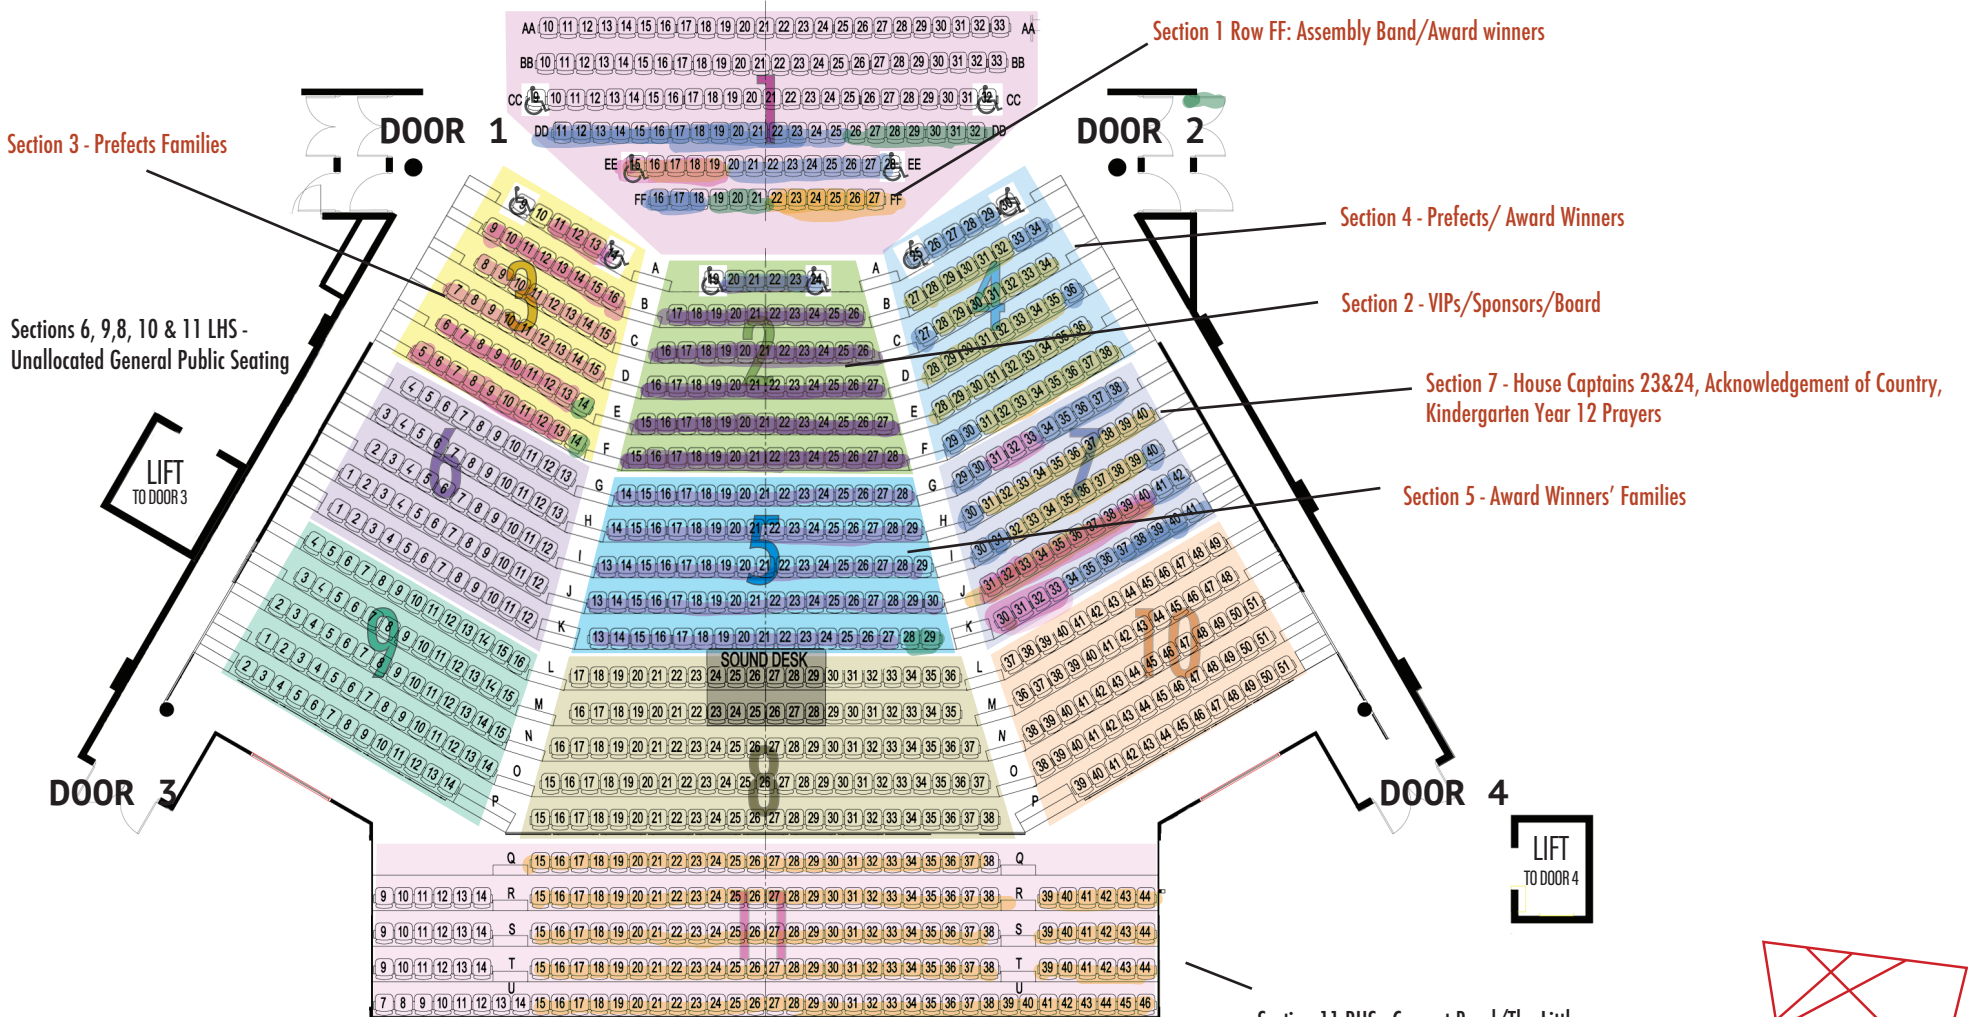

# AUDITORIUM

– This colour writing indicates sections with allocated seating. Guests would have received an email specifying their seat.

## STAGE

- Reserved seating - Families
- staff
- Spare
- students
- VIPs/Sponsors/Board

Section 11 RHS - Concert Band/The Little Mermaid/Sec Vocal Ensemble/Primary Choir/Stage 3 Dance Group/Year 3MP  
Unallocated - staff to seat groups appropriately