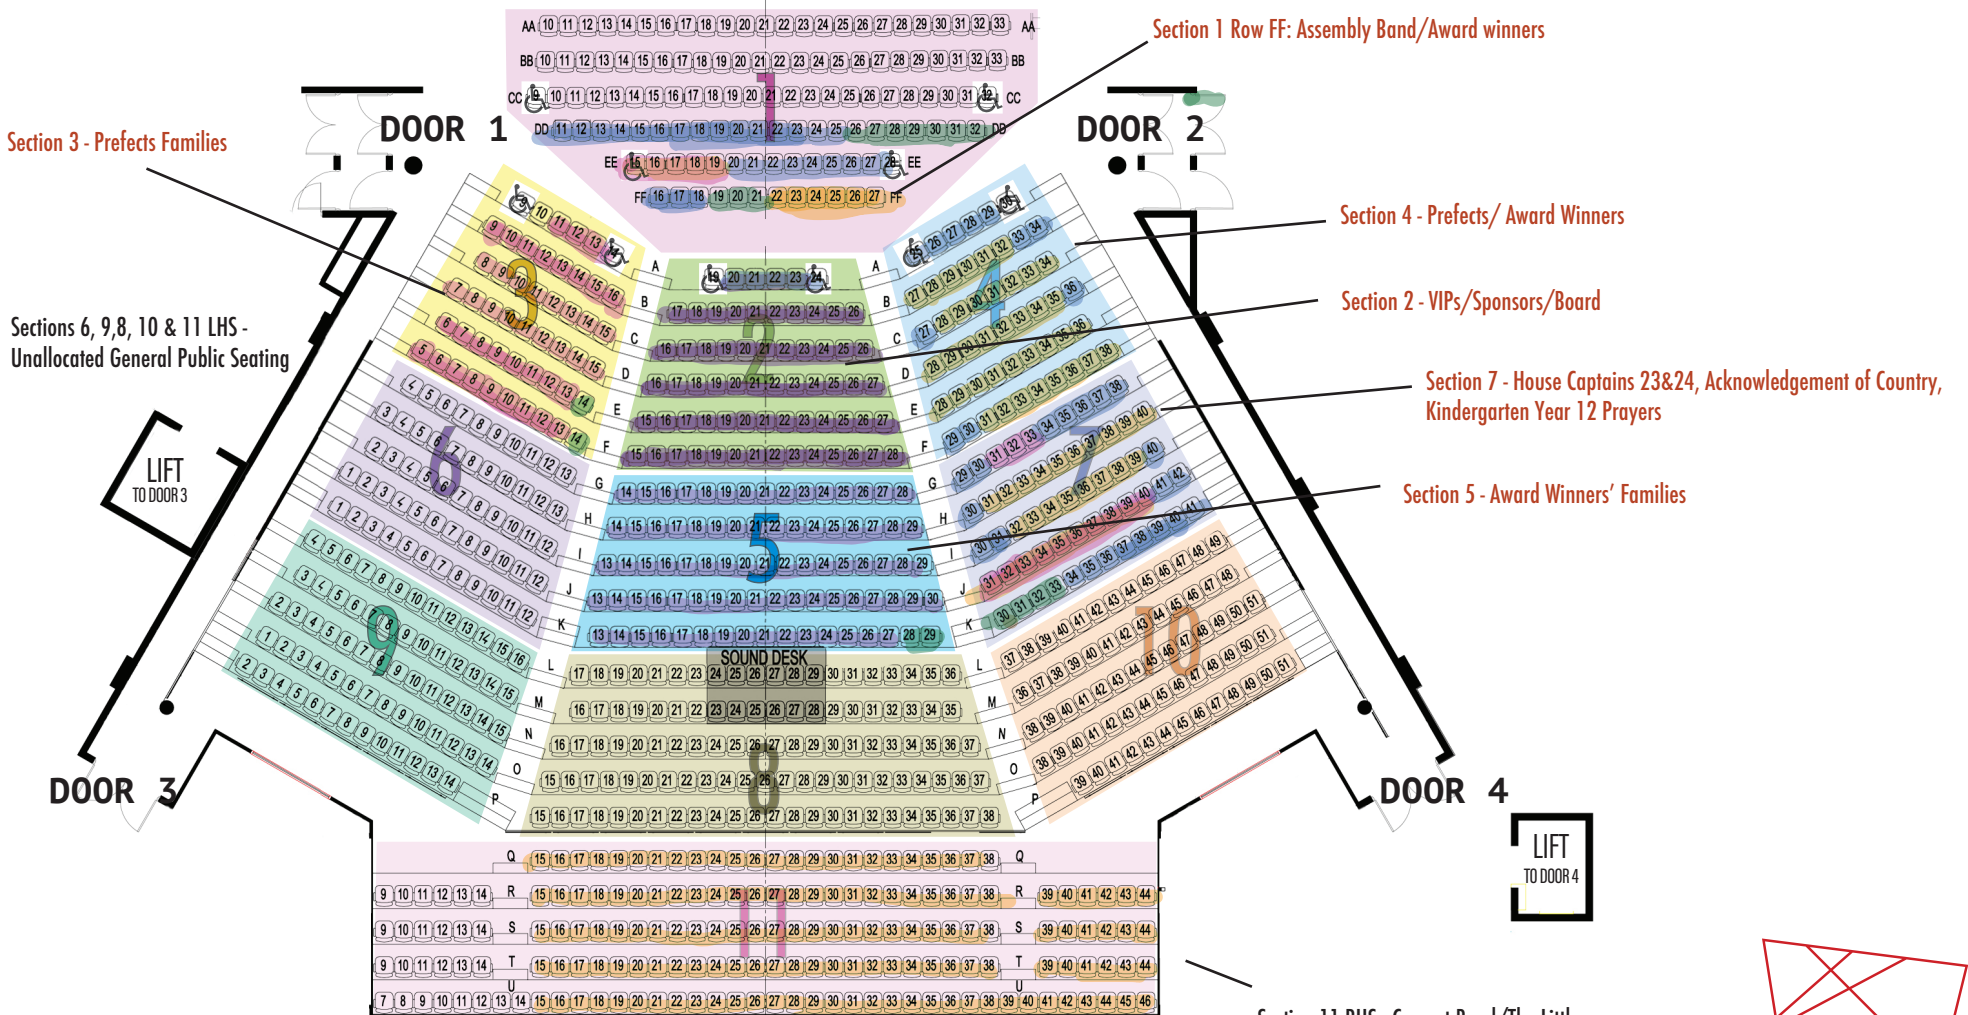

AUDITORIUM

– This colour writing indicates sections with allocated seating. Guests would have received an email specifying their seat.

STAGE

- Reserved seating - Families
- staff
- Spare
- students
- VIPs/Sponsors/Board

Section 11 RHS - Concert Band/The Little Mermaid/Sec Vocal Ensemble/Primary Choir/Stage 3 Dance Group/Year 3MP
Unallocated - staff to seat groups appropriately

**SHOALHAVEN
ENTERTAINMENT
CENTRE**