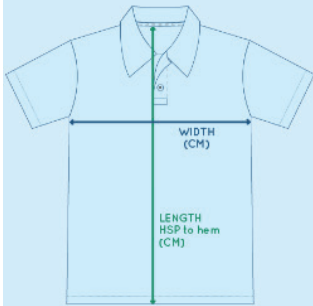

# Year 6 Shirt Size Guide

Welcome to our comprehensive sizing guide, designed to help you discover the perfect fit for your shirts. To find the 'ACTUAL SHIRT SIZE', lay your favourite shirt flat and measure from underarm to underarm.

Choose your product and use the tables below to confidently select the right size that aligns with your preferences and guarantees maximum comfort.

PLEASE NOTE: This is **new** measuring system to what we have used previously.